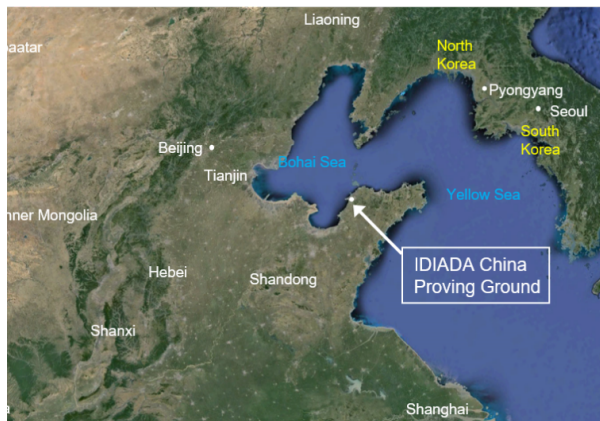

## Location and Climate

Applus IDIADA China Proving Ground has easy access to airports in Qingdao and Yantai which provide convenient flights to both domestic and international cities, such as Barcelona, Frankfurt, Los Angeles, Osaka and Seoul.

### Location:

Located 20 km north-west of Zhaoyuan (Shandong Province), Applus IDIADA China proving ground location stands out for its favorable climatic conditions, easy access by motorway and tourist surroundings.

- Excellent motorway links with Yantai and Qingdao
- 45 minutes drive from Yantai Penglai International Airport; 2 hours drive from Qingdao Liuting International Airport
- Easy access to Yantai Port, Qingdao Port and Longkou Port
- Wide range of public roads, including winding country and coastal roads, motorways... etc

### Climate:

Located close to Bohai Bay, Yantai enjoys the favorable warm temperate continental monsoon climate. Summer temperatures are ideal for hot climate tests and development programs are able to continue independently of the weather during the summer and autumn months, making this facility the first choice regardless of type of testing.